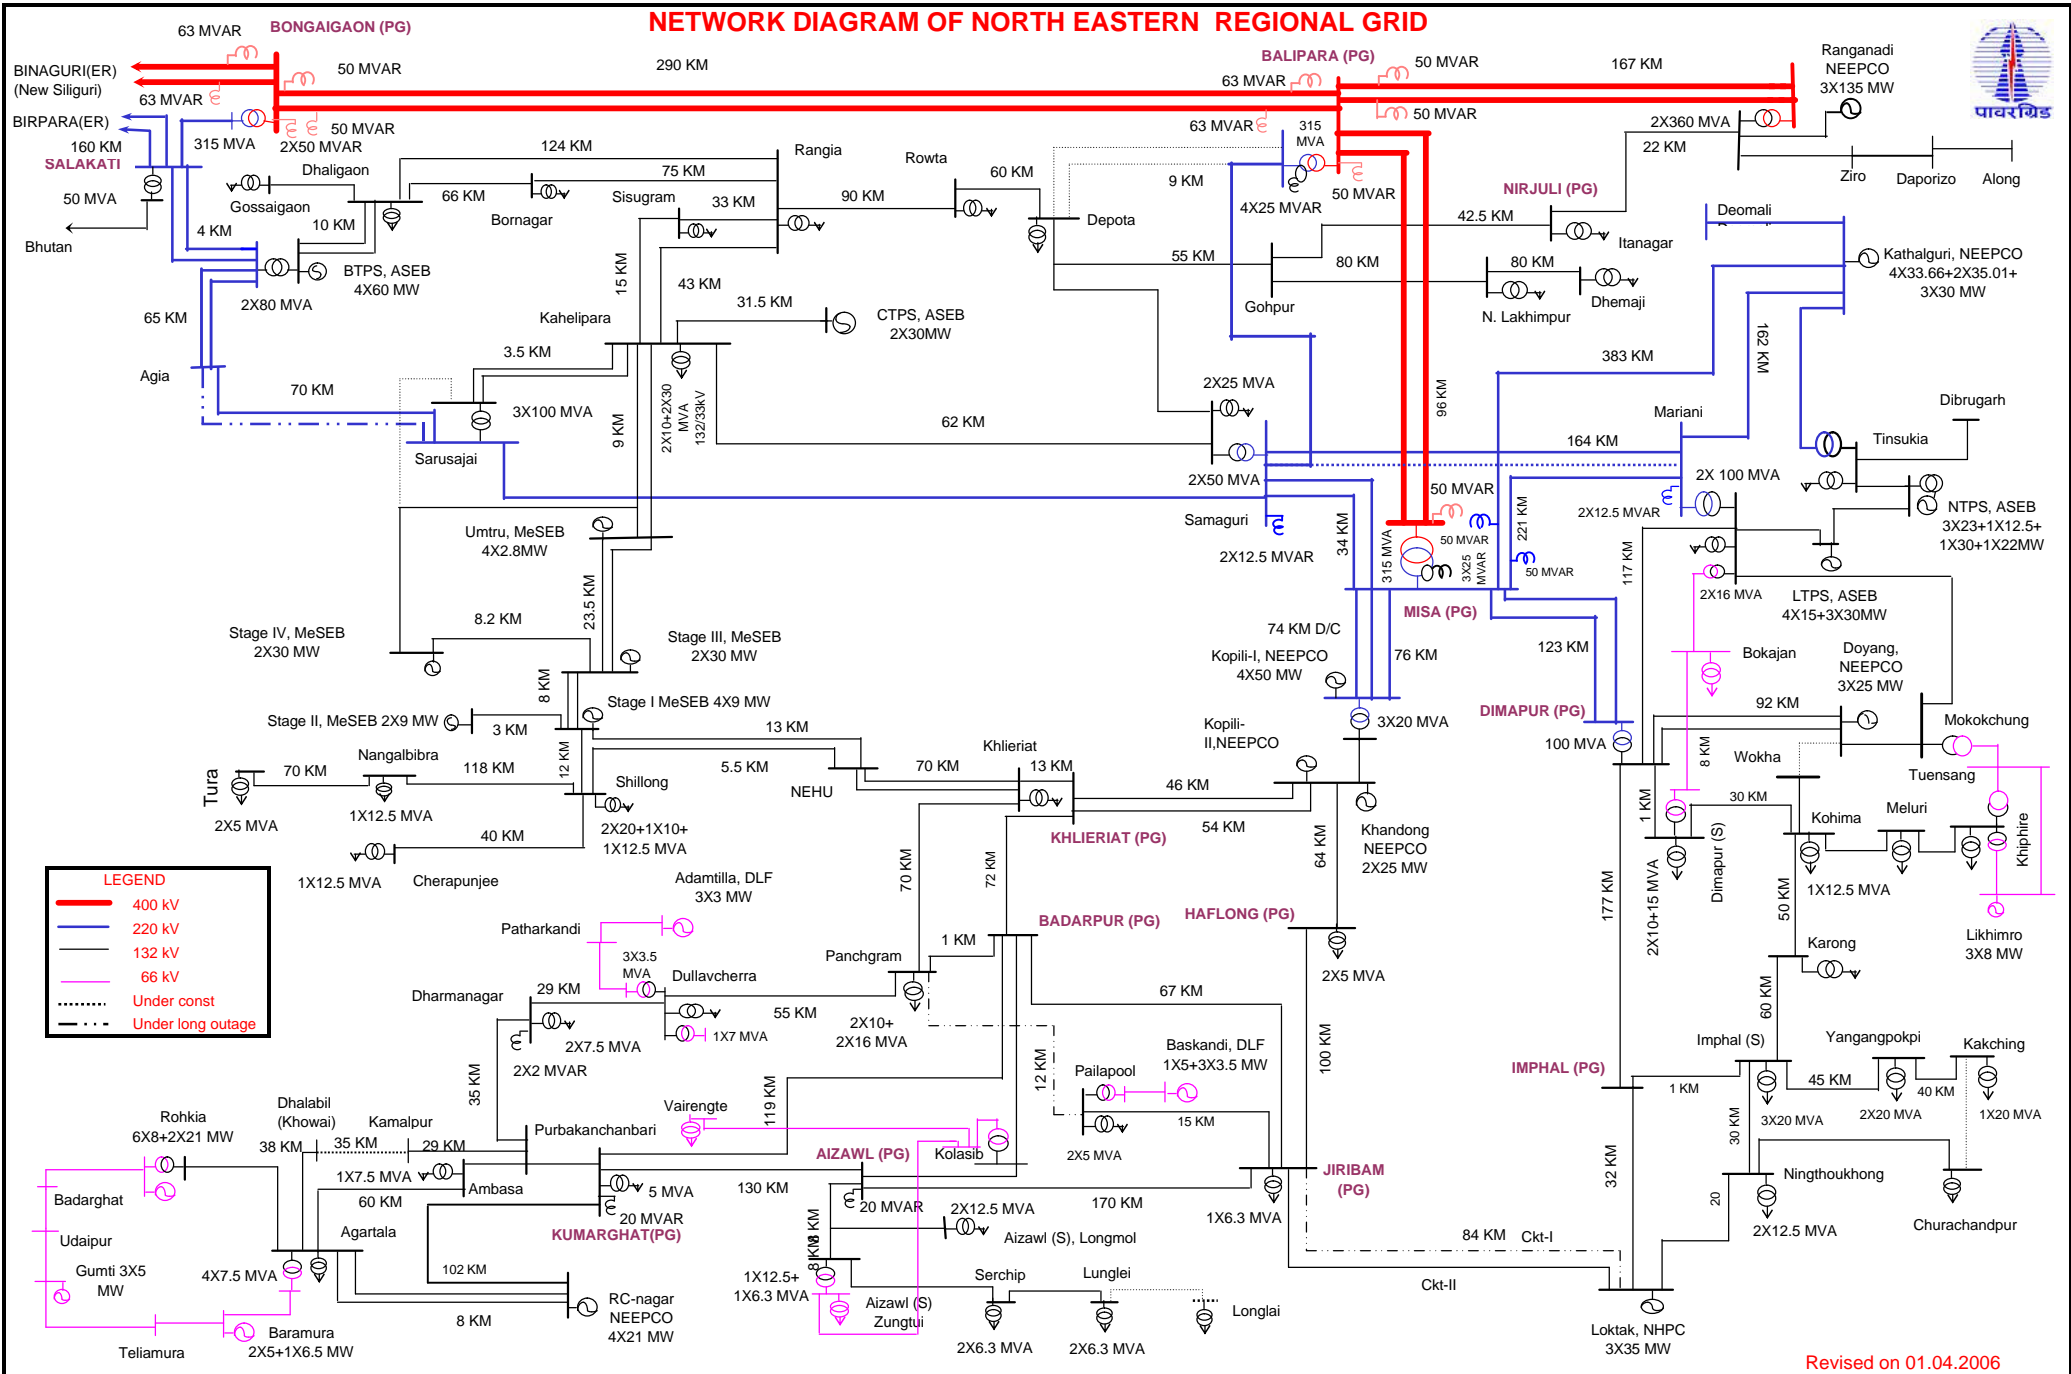

NETWORK DIAGRAM OF NORTH EASTERN REGIONAL GRID

Revised on 01.04.2006